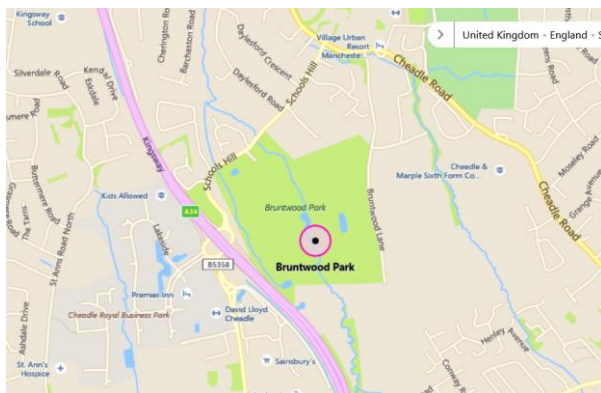

## Our Location

You can find us in the centre of Bruntwood Park, Cheadle, Stockport, on the opposite side of the A34 to John Lewis.

The best SatNav postcode to use for our club is SK8 1HT

We are situated at the top of Bruntwood Lane next to the main car park.

The entrance to Bruntwood Lane is opposite The Village Leisure Centre on Cheadle Lane.